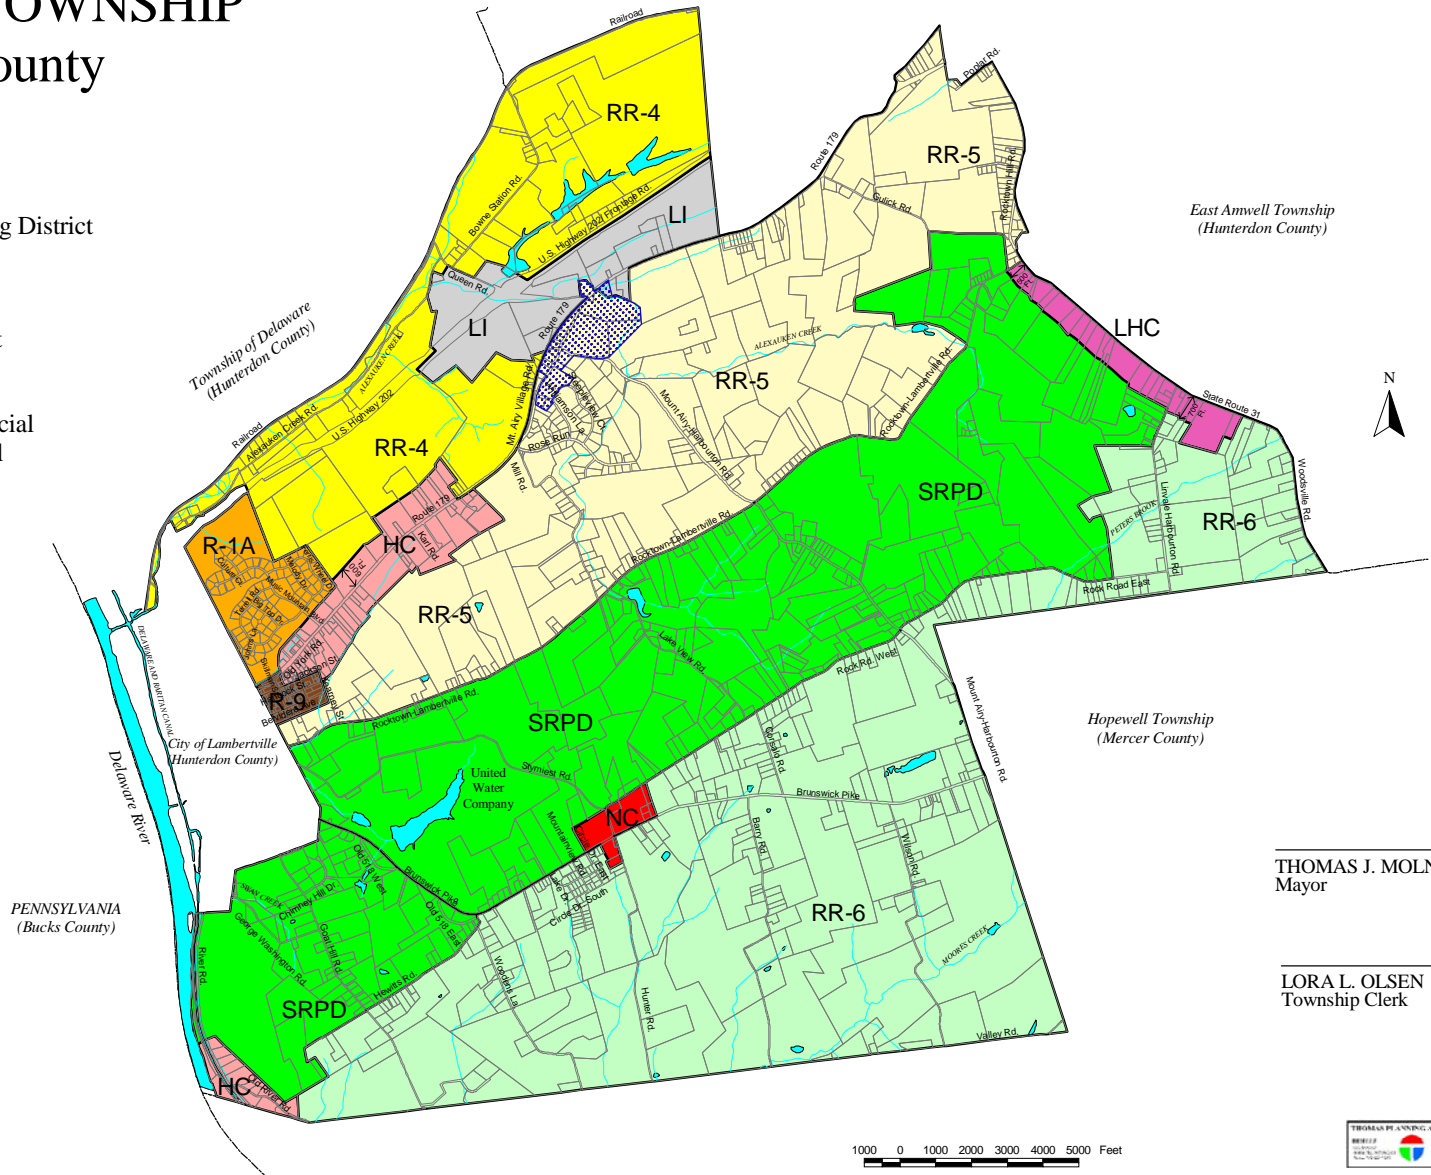

WEST AMWELL TOWNSHIP Hunterdon County

Zones

- SRPD Sourland Regional Planning District
- RR-6 Rural Residential South
- RR-5 Rural Residential Central
- RR-4 Rural Residential North
- R-1A Special Residential District
- R-9 High Density Residential
- HC Highway Commercial
- LHC Limited Highway Commercial
- NC Neighborhood Commercial
- LI Light Industrial

Historic District

Source: Hunterdon County G.I.S. mapping

"This map was developed using Hunterdon County, N.J. digital data, but this secondary product has not been verified by Hunterdon County and is not County authorized."

Prepared: June 26, 2006

PENNSYLVANIA
(Bucks County)

City of Lambertville
(Hunterdon County)

East Amwell Township
(Hunterdon County)

Hopewell Township
(Mercer County)

THOMAS J. MOLNAR
Mayor

LORA L. OLSEN
Township Clerk

ZONING MAP

1000 0 1000 2000 3000 4000 5000 Feet